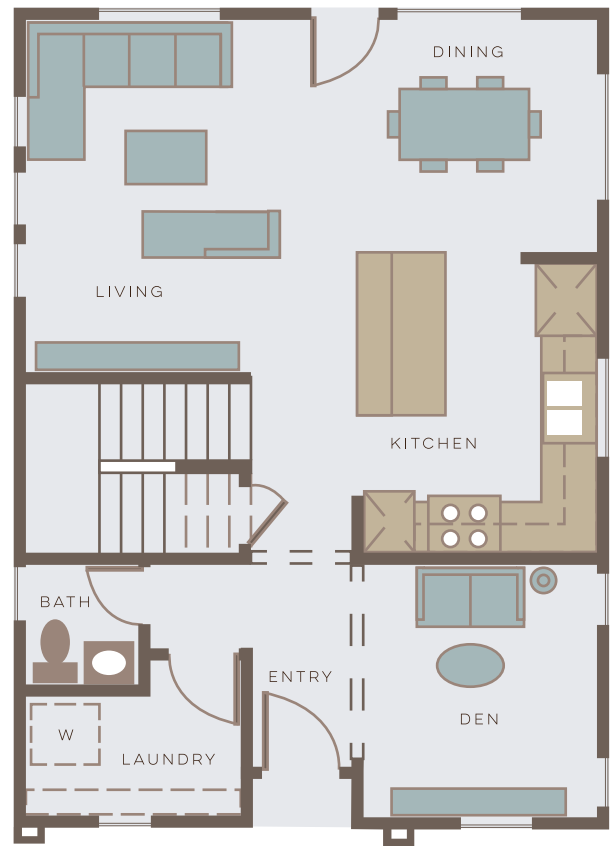

CELEBRATIONS II

Santa Maria, California www.celebrationsii.com

PLAN 1

1,526 square feet, 2 story, 3 bedroom,
2.5 bathroom, 2 car garage

SECOND FLOOR

FIRST FLOOR

CELEBRATIONS II

Santa Maria, California www.celebrationsii.com

PLAN 1

ELEVATIONS

1,526 square feet, 2 story, 3 bedroom, 2.5 bathroom, 2 car garage

ELEVATION A

ELEVATION B

ELEVATION C
