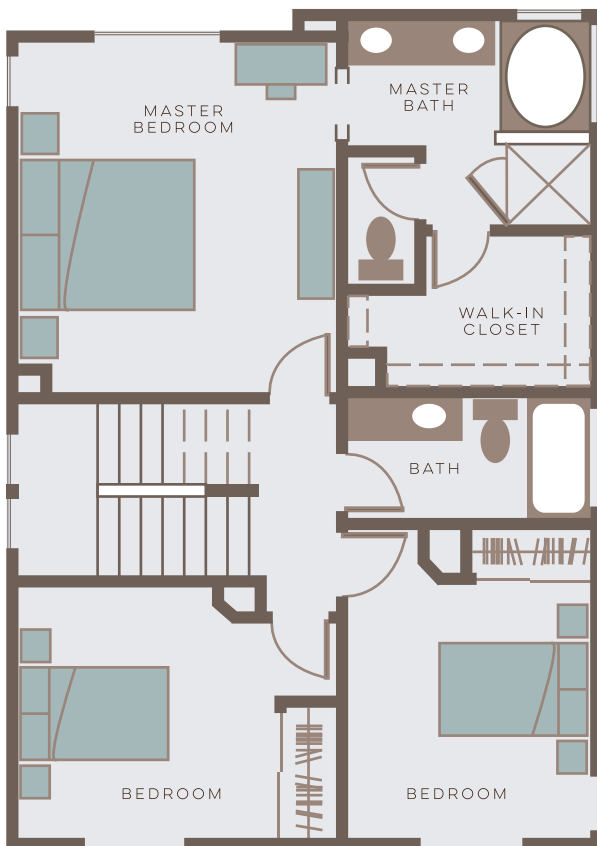

CELEBRATIONS II

Santa Maria, California www.celebrationsii.com

PLAN 1

1,526 square feet, 2 story, 3 bedroom,
2.5 bathroom, 2 car garage

SECOND FLOOR

FIRST FLOOR

CELEBRATIONS II

Santa Maria, California www.celebrationsii.com

PLAN 1

ELEVATIONS

1,526 square feet, 2 story, 3 bedroom, 2.5 bathroom, 2 car garage

ELEVATION A

ELEVATION B

ELEVATION C
